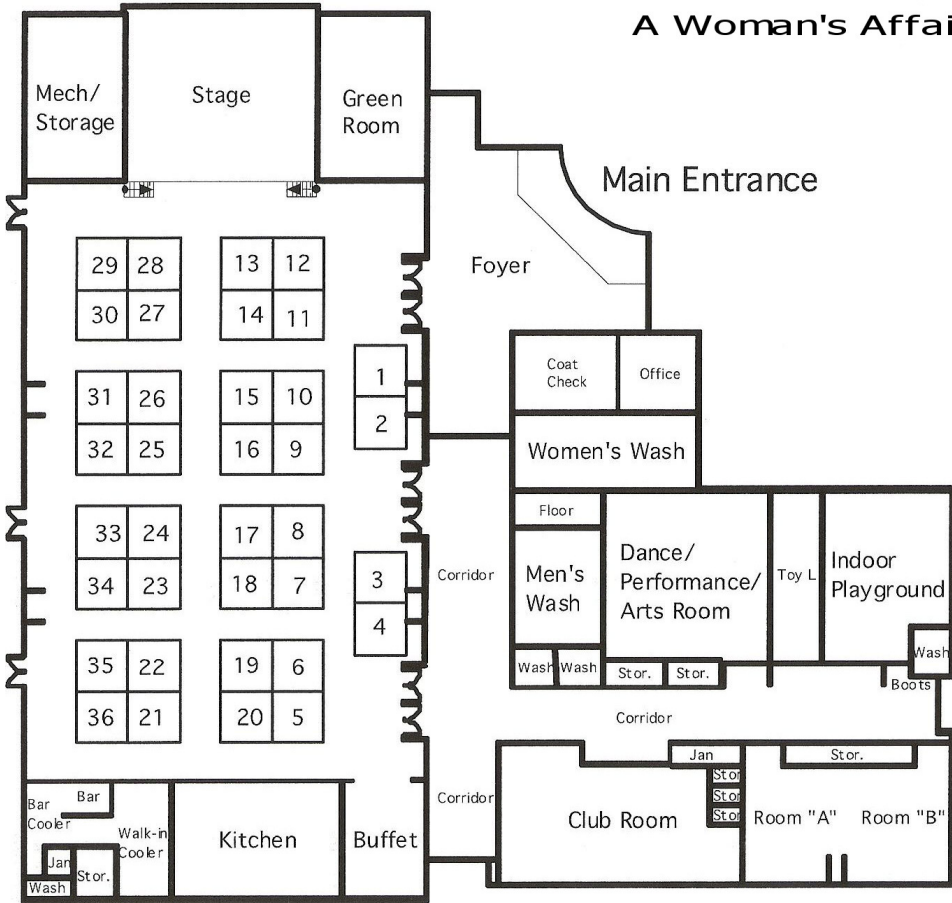

A Woman's Affair

- Included with booth
- 1 - Decorated 8' table
 - 2 - Chairs
 - 1 - power outlet

All Booths 10' x 10' unless otherwise noted.